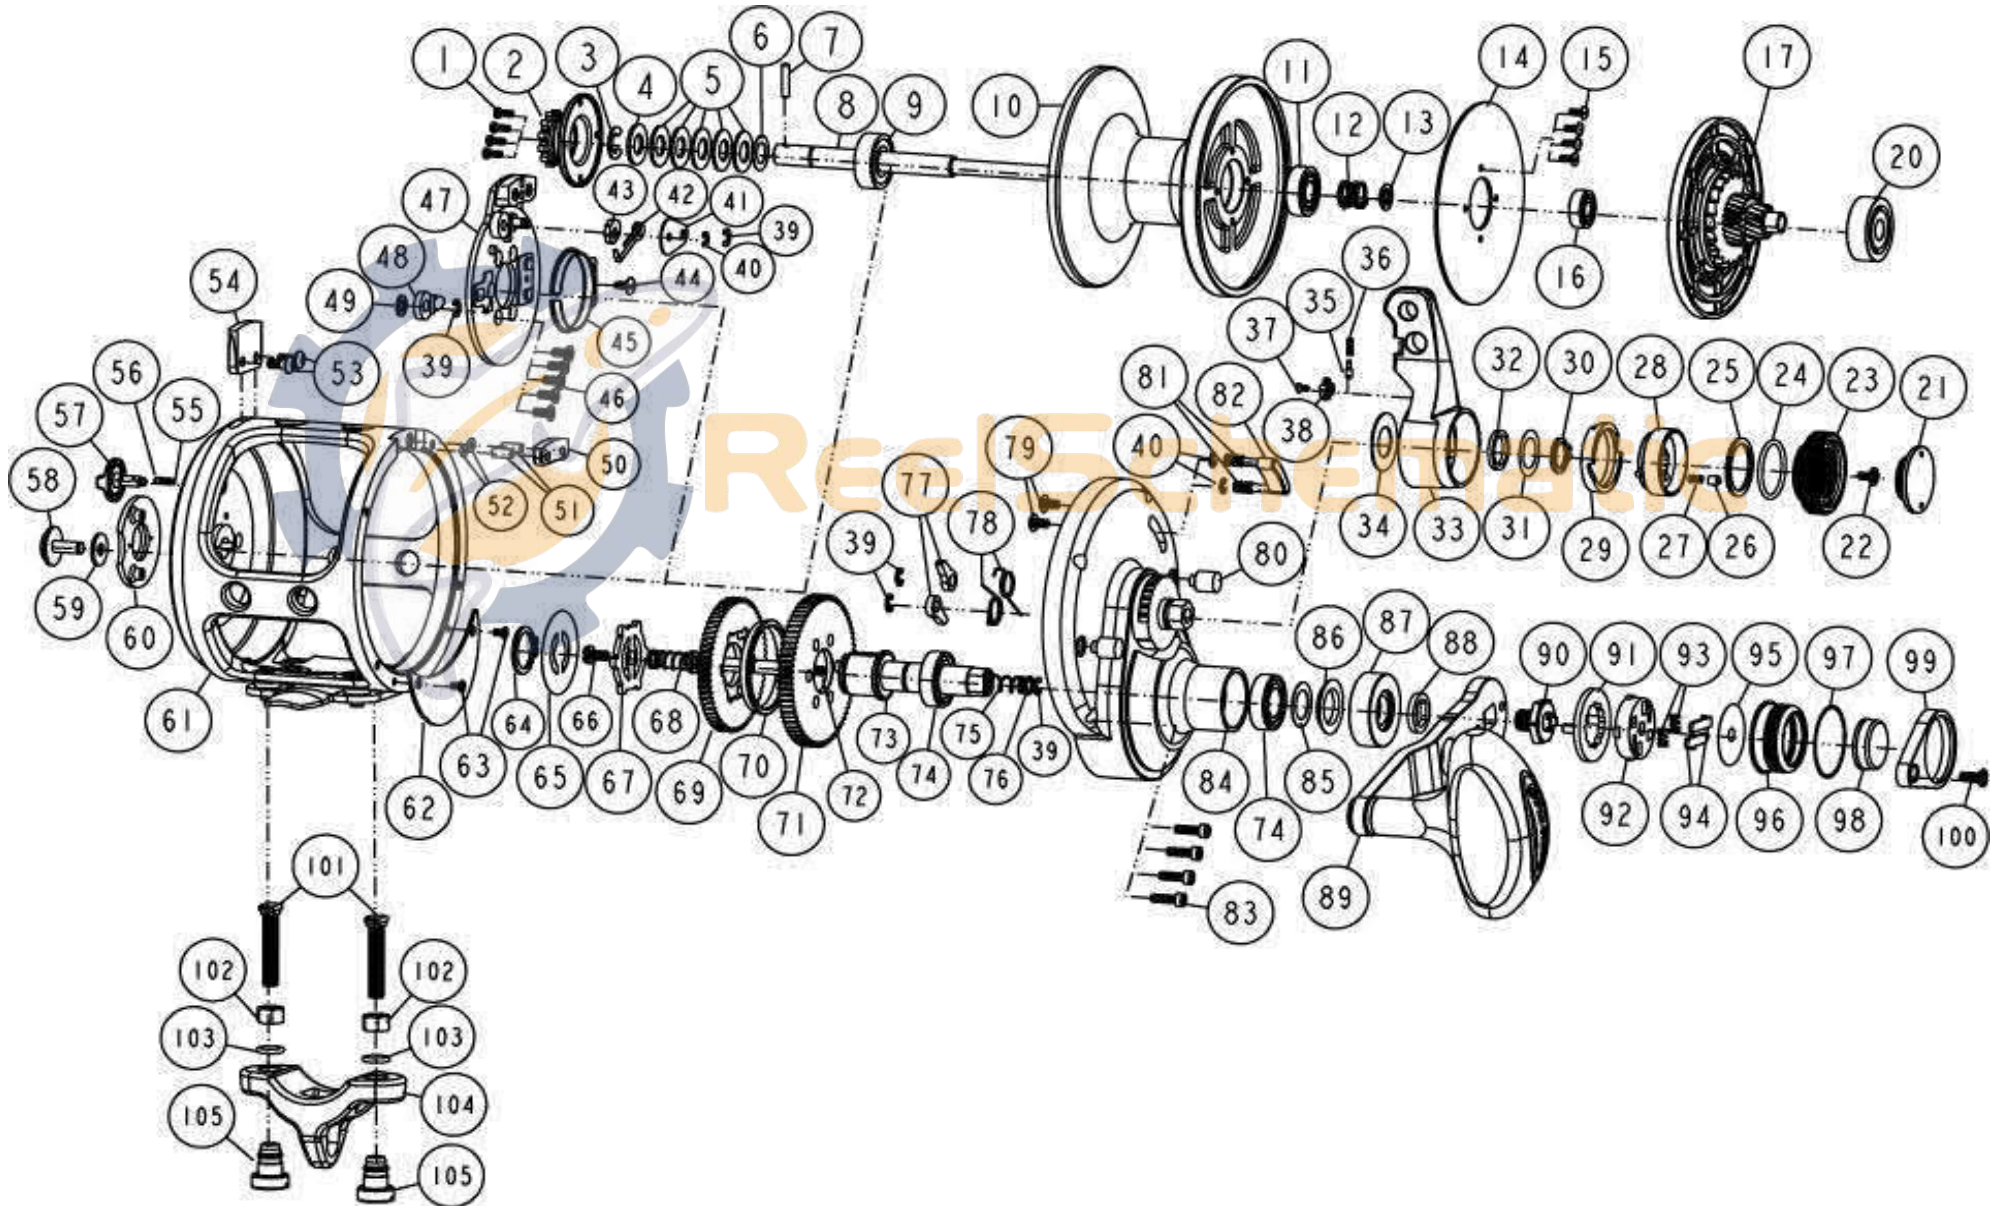

Marquesa™

by FIN-NOR

MA40TII

MA40TII

Fin-Nor Marquesa MA40TII Reel Part List

Key #	Description	Qty.	Part No.	Key #	Description	Qty.	Part No.
1	Screw	4	LF057-01	54	Harness Lug Spacer - Left	1	DM160-01
2	Bait Click Ratchet Assembly	1	GM329-01	55	Coil Spring	1	DF070-01
3	E-Ring	1	DF092-01	56	Testion Konb Click Pin	1	CF108-01
4	Collar	1	DF081-02	57	Tension Knob	1	CF026-01
5	Drag Spring	5	JF046-01	58	Bait Click Lever	1	CF109-01
6	Washer	1	CF121-01	59	Bait Click Lever Washer -A	1	CF032-01
7	Spool Shaft Pin	1	DF093-01	60	Badge	1	CF148-01
8	Spool Shaft	1	CM015-01	61	Frame Assembly	1	CM301-01
9	Ball Bearing	1	VF017-02	62	Drive Gear Cover	1	CM143-01
10	Spool Assembly	1	CM321-01	63	Screw	2	CF107-01
11	Ball Bearing	1	KF017-01	64	External Ring	1	AM075-01
12	Spring	1	CF040-01	65	Dust Cover - A	1	AM038-01
13	Collar	1	BF094-01	66	Screw	1	MF053-01
14	Drag Disc	1	CM059-01	67	Link	1	LF036-02
15	Screw	1	CM057-01	68	Coil Spring - Lower	1	VF070-01
16	Ball Bearing	1	CF117-02	69	Drive Gear - Low	1	DM012-01
17	Drag Plate	1	CM348-02	70	Spacer	1	LF160-02
18	Pinion Gear - Low Speed	1	DM011-10	71	Drive Gear - High	1	CM012-01
19	Pinion Gear - High Speed	1	CM011-10	72	Shift Shaft	1	AM146-01
20	Ball Bearing	1	JF017-01	73	Crank Shaft	1	AM008-01
21	Pre Set Knob Cover	1	CF110-01	74	Ball Bearing	2	CF017-02
22	Screw	1	CX076-04	75	Coil Spring - Upper	1	AM070-01
23	Pre Set Knob	1	CF029-03	76	Spacer	1	AM081-01
24	O-Ring	1	CF101-01	77	Anti Reverse Pawl	1	DF063-02
25	Friction Washer	1	DF121-01	78	Stopper Spring	1	CF096-01
26	Click Pin	1	CF098-01	79	Screw	2	QW123-10
27	Click Spring	1	DF114-01	80	Locating Collar	2	DF118-01
28	Drag Cam B Assembly	1	CF353-01	81	Strike Button Pin Spring	2	CF022-01
29	Drag Cam A	1	CF028-01	82	Strike Button	1	CF062-02
30	External Ring	1	JF075-01	83	Screw	4	CF053-01
31	Adjustment Washer	1	CF038-02	84	Gear Side Cover Assembly	1	CM324-01
32	Bushing	1	DF017-01	85	Adjustment Washer	1	DF035-01
33	Drag Lever	1	CM055-01	86	Rubber Seal	1	CM172-01
34	Drag Lever Washer	1	BM038-01	87	Handle Washer	1	CM054-01
35	Click Pawl	1	CM098-01	88	Spacer	1	AM160-01
36	Click Spring	1	CM114-01	89	Handle Assembly	1	CM318-01
37	Screw	1	DW107-02	90	Handle Nut	1	AM003-01
38	Cover	1	CM161-01	91	Handle Nut Retainer	1	AM034-01
39	E-Clip	4	NX092-01	92	Trip Holder	1	BM159-01
40	E-Clip	3	NX090-01	93	Coil Spring	2	MF070-01
41	Holder	1	CF159-01	94	Plate	2	LF104-01
42	Torsion Spring	1	CF070-01	95	Dust Cover - B	1	BM035-01
43	Cam	1	DF028-01	96	Shift Knob	1	AM158-01
44	Tapping Screw	1	QW125-02	97	Washer	1	AM035-01
45	Click Spring	1	DF022-01	98	Shift Button	1	AM062-01
46	Screw	5	TW107-04	99	Shift Knob Holder	1	AM159-01
47	Click Plate Holder	1	CM129-01	100	Handle Nut Screw	1	MF076-01
48	Bait Click Pawl	1	DF109-02	101	Rod Clamping Bolt	2	CF125-01
49	Bait Click Lever Washer -B	1	CF035-01	102	Nut	2	JF003-01
50	Harness Lug Spacer - Right	1	CM160-01	103	O-Ring	2	LF101-01
51	Pin	2	CM093-01	104	Rod Clamp	1	XF154-01
52	O-Ring	2	CM101-01	105	Rod Clamp Nut	2	CF161-01
53	Screw	2	CM123-01				